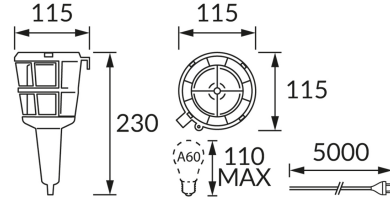

**PRODUCT INFORMATION SHEET**

**BASIC INFORMATION**

Product name:	<b>ERNEST E27 BLACK</b>
Ideus index:	<b>04503</b>
EAN barcode:	<b>5901477345036</b>
Colour :	<b>Black</b>
Materials:	<b>Glass, plastic</b>
Height:	<b>230 mm</b>
Width:	<b>115 mm</b>
Depth:	<b>115 mm</b>
Box packaging:	<b>20 pcs</b>

**REMARKS**

- 5 m cable with plug
- maximum dimensions of light source E27: h110, Ø 60

**PRODUCT PARAMETERS**

Power supply:	<b>220-240V 50/60Hz</b>
Power:	<b>max 60 W</b>
Lampholder type:	<b>E27</b>
Dedicated light source:	<b>Compact fluorescent lamp/LED</b>
Possibility of light source replacement:	<b>No</b>
Product offer the possibility of adjusting the illumination direction:	<b>No</b>
Electric shock protection class:	<b>2</b>
Degree of protection provided against intrusion dust, accidental contact and water:	<b>IP20</b>
For indoor use:	<b>For indoor use</b>
CE	<b>Declaration of conformity</b>