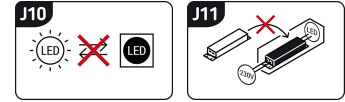

PRODUCT INFORMATION SHEET

Replaceability of light sources and/or control gears without product permanent damage

BASIC INFORMATION

Product name:	LOTOS LED 10/15/20W BLACK CCT
Ideus index:	04550
EAN barcode:	5901477345500
Colour :	Black
Materials:	Polycarbonate PC
Height:	23 mm
Width:	600 mm
Depth:	75 mm
Box packaging:	30 pcs

REMARKS

- three-stage color temperature control (WW, NW, CW)
- power regulation

PRODUCT PARAMETERS

Power supply:	230V 50Hz
Power:	10/15/20 W
Dedicated light source:	SMD LED, in set
	Non-replaceable light source
	Do not use with a mains dimmer
Luminaire luminous flux:	1 970 lm
Light colour:	Warm white/neutral white/cold white
Luminous beam angle:	140°
Shelf life L70B50 in h:	35 000 h
Product offer the possibility of adjusting the illumination direction:	No
Light source luminous flux for a reference colour temperature:	2 720 lm
Colour temperature:	2800K/4200K/6500K
Colour rendering index Ra:	86
Electric shock protection class:	2
Degree of protection provided against intrusion dust, accidental contact and water:	IP20
	For indoor use
Displacement factor (DF, cos φ1):	0.935
CE	Declaration of conformity