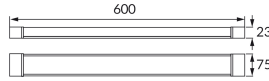

PRODUCT INFORMATION SHEET

Replaceability of light sources and/or control gears without product permanent damage

BASIC INFORMATION

Product name:	LOTOS LED 10/15/20W BLACK CCT
Ideus index:	04550
EAN barcode:	5901477345500
Colour :	Black
Materials:	Polycarbonate PC
Height:	23 mm
Width:	600 mm
Depth:	75 mm
Box packaging:	30 pcs

REMARKS

- three-stage color temperature control (WW, NW, CW)
- power regulation

PRODUCT PARAMETERS

Power supply:	230V 50Hz
Power:	10/15/20 W
Dedicated light source:	SMD LED, in set
	Non-replaceable light source
	Do not use with a mains dimmer
Luminaire luminous flux:	1 970 lm
Light colour:	Warm white/neutral white/cold white
Luminous beam angle:	140°
Shelf life L70B50 in h:	35 000 h
Product offer the possibility of adjusting the illumination direction:	No
Light source luminous flux for a reference colour temperature:	2 720 lm
Colour temperature:	2800K/4200K/6500K
Colour rendering index Ra:	86
Electric shock protection class:	2
Degree of protection provided against intrusion dust, accidental contact and water:	IP20
	For indoor use
Displacement factor (DF, cos φ1):	0.935
CE	Declaration of conformity