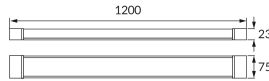

PRODUCT INFORMATION SHEET

Replaceability of light sources and/or control gears without product permanent damage

BASIC INFORMATION

Product name:	LOTOS LED 25/30/40W BLACK CCT
Ideus index:	04551
EAN barcode:	5901477345517
Colour :	Black
Materials:	Polycarbonate PC
Height:	23 mm
Width:	1200 mm
Depth:	75 mm
Box packaging:	30 pcs

REMARKS

- three-stage color temperature control (WW, NW, CW)
- power regulation

PRODUCT PARAMETERS

Power supply:	230V 50Hz
Power:	25/30/40 W
Dedicated light source:	SMD LED, in set
	Non-replaceable light source
	Do not use with a mains dimmer
Luminaire luminous flux:	4 180 lm
Light colour:	Warm white/neutral white/cold white
Luminous beam angle:	140°
Shelf life L70B50 in h:	35 000 h
Product offer the possibility of adjusting the illumination direction:	No
Light source luminous flux for a reference colour temperature:	5 280 lm
Colour temperature:	2800K/4200K/6500K
Colour rendering index Ra:	86
Electric shock protection class:	2
Degree of protection provided against intrusion dust, accidental contact and water:	IP20
	For indoor use
Displacement factor (DF, cos φ1):	0.980
CE	Declaration of conformity