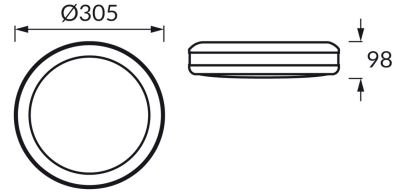

**PRODUCT INFORMATION SHEET**

**BASIC INFORMATION**

Product name:	<b>BIRMA 2xE27 BLACK</b>
Ideus index:	<b>04562</b>
EAN barcode:	<b>5901477345623</b>
Colour :	<b>Black</b>
Materials:	<b>ABS, polycarbonate PC</b>
Height:	<b>98 mm</b>
Width:	<b>305 mm</b>
Depth:	<b>305 mm</b>
Box packaging:	<b>10 pcs</b>

**PRODUCT PARAMETERS**

Power supply:	<b>220-240V 50/60Hz</b>
Power:	<b>2 x max 18 W</b>
Lampholder type:	<b>E27</b>
Dedicated light source:	<b>Compact fluorescent lamp/LED</b>
	<b>Possibility of light source replacement</b>
Product offer the possibility of adjusting the illumination direction:	<b>No</b>
Electric shock protection class:	<b>2</b>
Degree of protection against mechanical impacts:	<b>IK10</b>
Degree of protection provided against intrusion dust, accidental contact and water:	<b>IP54</b>
	<b>For indoor or outdoor use</b>
CE	<b>Declaration of conformity</b>