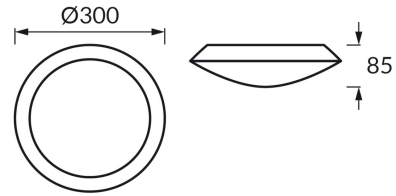

PRODUCT INFORMATION SHEET

BASIC INFORMATION

Product name:	METYS 2xE27 WHITE
Ideus index:	04563
EAN barcode:	5901477345630
Colour :	White
Materials:	ABS, polycarbonate PC
Height:	85 mm
Width:	300 mm
Depth:	300 mm
Box packaging:	6 pcs

PRODUCT PARAMETERS

Power supply:	220-240V 50/60Hz
Power:	2 x max 15 W
Lampholder type:	E27
Dedicated light source:	Compact fluorescent lamp/LED
	Possibility of light source replacement
Product offer the possibility of adjusting the illumination direction:	No
Electric shock protection class:	2
Degree of protection against mechanical impacts:	IK10
Degree of protection provided against intrusion dust, accidental contact and water:	IP65
	For indoor or outdoor use
CE	Declaration of conformity