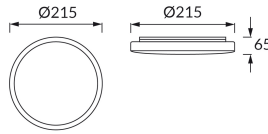

PRODUCT INFORMATION SHEET

Replaceability of light sources and/or control gears without product permanent damage

BASIC INFORMATION

Product name:	PLANAR LED 12W WHITE NW
Ideus index:	04584
EAN barcode:	5901477345845
Colour :	White
Materials:	Polypropylene PP
Height:	65 mm
Width:	215 mm
Depth:	215 mm
Box packaging:	20 pcs

PRODUCT PARAMETERS

Power supply:	230V 50Hz
Power:	12 W
Dedicated light source:	SMD LED, in set
	Non-replaceable light source
	Do not use with a mains dimmer
Luminaire luminous flux:	1 320 lm
Light colour:	Neutral white
Luminous beam angle:	140°
Shelf life L70B50 in h:	35 000 h
Product offer the possibility of adjusting the illumination direction:	No
Light source luminous flux for a reference colour temperature:	1 539 lm
Colour temperature:	4100 K
Colour rendering index Ra:	81
Electric shock protection class:	2
Degree of protection provided against intrusion dust, accidental contact and water:	IP54
	For indoor or outdoor use
Displacement factor (DF, cos φ1):	0.715
CE	Declaration of conformity