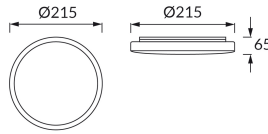

PRODUCT INFORMATION SHEET