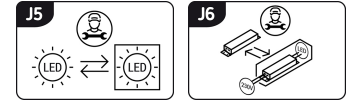

# PRODUCT INFORMATION SHEET

Replaceability of light sources and/or control gears without product permanent damage

## BASIC INFORMATION

Product name:	<b>PLANAR LED 12W BLACK NW</b>
Ideus index:	<b>04585</b>
EAN barcode:	<b>5901477345852</b>
Colour :	<b>Black</b>
Materials:	<b>Polypropylene PP</b>
Height:	<b>65 mm</b>
Width:	<b>215 mm</b>
Depth:	<b>215 mm</b>
Box packaging:	<b>20 pcs</b>

## PRODUCT PARAMETERS

Power supply:	<b>230V 50Hz</b>
Power:	<b>12 W</b>
Dedicated light source:	<b>SMD LED, in set</b>
	<b>Non-replaceable light source</b>
	<b>Do not use with a mains dimmer</b>
Luminaire luminous flux:	<b>1 320 lm</b>
Light colour:	<b>Neutral white</b>
Luminous beam angle:	<b>140°</b>
Shelf life L70B50 in h:	<b>35 000 h</b>
Product offer the possibility of adjusting the illumination direction:	<b>No</b>
Light source luminous flux for a reference colour temperature:	<b>1 539 lm</b>
Colour temperature:	<b>4100 K</b>
Colour rendering index Ra:	<b>81</b>
Electric shock protection class:	<b>2</b>
Degree of protection provided against intrusion dust, accidental contact and water:	<b>IP54</b>
	<b>For indoor or outdoor use</b>
Displacement factor (DF, cos φ1):	<b>0.715</b>
CE	<b>Declaration of conformity</b>