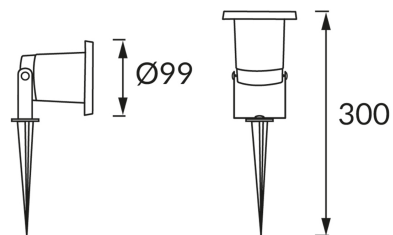

PRODUCT INFORMATION SHEET

BASIC INFORMATION

Product name:	TRAF GU10 C
Ideus index:	04587
EAN barcode:	5901477345876
Colour :	Black
Materials:	Aluminium alloy cast, glass
Height:	300 mm
Width:	99 mm
Depth:	99 mm
Box packaging:	30 pcs

PRODUCT PARAMETERS

Power supply:	220-240V 50/60Hz
Power:	max 20 W
Lampholder type:	GU10
Dedicated light source:	LED
	Possibility of light source replacement
Product offer the possibility of adjusting the illumination direction:	Yes
Electric shock protection class:	1
Degree of protection provided against intrusion dust, accidental contact and water:	IP65
	For indoor or outdoor use
CE	Declaration of conformity