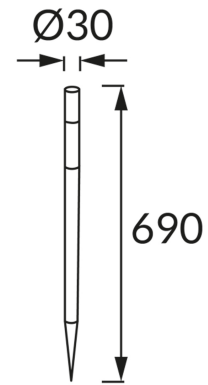

**PRODUCT INFORMATION SHEET**

**BASIC INFORMATION**

Product name:	<b>DOS LED 69 0,06W BLACK CW</b>
Ideus index:	<b>04602</b>
EAN barcode:	<b>5901477346026</b>
Colour :	<b>Black</b>
Materials:	<b>Plastic</b>
Height:	<b>690 mm</b>
Width:	<b>30 mm</b>
Depth:	<b>30 mm</b>
Box packaging:	<b>60 pcs</b>

**REMARKS**

- with rechargeable battery
- works with ambient light < 20 lx
- lighting time for one charge minimum 6 h

**PRODUCT PARAMETERS**

Power supply:	<b>DC 1,2 V 1 x 2/3 AA 200 mAh Ni-MH</b>
Power:	<b>0,06 W</b>
Dedicated light source:	<b>LED, in set</b>
	<b>Non-replaceable light source</b>
Luminaire luminous flux:	<b>1 lm</b>
Light colour:	<b>Cold white</b>
Luminous beam angle:	<b>180°</b>
Shelf life L70B50 in h:	<b>35 000 h</b>
	<b>On/off switch</b>
Product offer the possibility of adjusting the illumination direction:	<b>No</b>
Colour temperature:	<b>6500 K</b>
Colour rendering index Ra:	<b>70</b>
Electric shock protection class:	<b>3</b>
Degree of protection provided against intrusion dust, accidental contact and water:	<b>IP44</b>
	<b>For indoor or outdoor use</b>
CE	<b>Declaration of conformity</b>