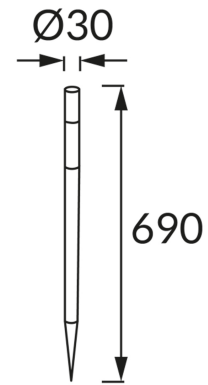

PRODUCT INFORMATION SHEET

BASIC INFORMATION

Product name:	DOS LED 69 0,06W CHROME CW
Ideus index:	04615
EAN barcode:	5901477346156
Colour :	Chrome
Materials:	Stainless steel, plastic
Height:	690 mm
Width:	30 mm
Depth:	30 mm
Box packaging:	60 pcs

REMARKS

- with rechargeable battery
- works with ambient light < 20 lx
- lighting time for one charge minimum 6 h

PRODUCT PARAMETERS

Power supply:	DC 1,2 V 1 x 2/3 AA 200 mAh Ni-MH
Power:	0,06 W
Dedicated light source:	LED, in set
	Non-replaceable light source
Luminaire luminous flux:	1 lm
Light colour:	Cold white
Luminous beam angle:	180°
Shelf life L70B50 in h:	35 000 h
	On/off switch
Product offer the possibility of adjusting the illumination direction:	No
Colour temperature:	6500 K
Colour rendering index Ra:	70
Electric shock protection class:	3
Degree of protection provided against intrusion dust, accidental contact and water:	IP44
	For indoor or outdoor use
CE	Declaration of conformity