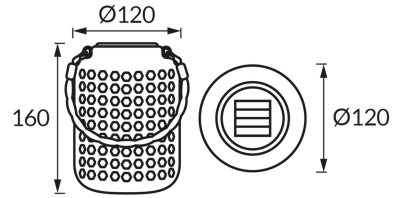

PRODUCT INFORMATION SHEET

BASIC INFORMATION

Product name:	RALF LED 16 0,2W GREEN CW
Ideus index:	04618
EAN barcode:	5901477346187
Colour :	Green
Materials:	Steel sheet, plastic
Height:	160 mm
Width:	120 mm
Depth:	120 mm
Box packaging:	18 pcs

REMARKS

- with rechargeable battery
- works with ambient light < 50 lx
- lighting time for one charge minimum 6 h

PRODUCT PARAMETERS

Power supply:	DC 1,2 V 1 x AA 400 mAh Ni-MH
Power:	0,2 W
Dedicated light source:	LED, in set
	Non-replaceable light source
Luminaire luminous flux:	3 lm
Light colour:	Cold white
Luminous beam angle:	180°
Shelf life L70B50 in h:	35 000 h
	On/off switch
Product offer the possibility of adjusting the illumination direction:	No
Colour temperature:	6500 K
Colour rendering index Ra:	70
Electric shock protection class:	3
Degree of protection provided against intrusion dust, accidental contact and water:	IP44
	For indoor or outdoor use
CE	Declaration of conformity