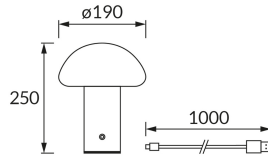

**PRODUCT INFORMATION SHEET**

Replaceability of light sources and/or control gears without product permanent damage

**BASIC INFORMATION**

Product name:	<b>TRUFLA LED 25 WENGE CCT</b>
Ideus index:	<b>04629</b>
EAN barcode:	<b>5901477346293</b>
Colour :	<b>Wenge</b>
Materials:	<b>Steel sheet, plastic</b>
Height:	<b>250 mm</b>
Width:	<b>190 mm</b>
Depth:	<b>190 mm</b>
Box packaging:	<b>8 pcs</b>

**REMARKS**

- with rechargeable battery
- touch switch
- three-stage color temperature control (WW, NW, CW)
- variable brightness regulation
- USB-C cable

**PRODUCT PARAMETERS**

Power supply:	<b>DC 5 V 2,1 A MAX USB-C</b>
Power:	<b>max 1,5 W</b>
Dedicated light source:	<b>SMD LED, in set</b>
	<b>Non-replaceable light source</b>
Luminaire luminous flux:	<b>70 lm</b>
Light colour:	<b>Warm white/neutral white/cold white</b>
Luminous beam angle:	<b>160°</b>
Shelf life L70B50 in h:	<b>35 000 h</b>
	<b>On/off switch</b>
Product offer the possibility of adjusting the illumination direction:	<b>No</b>
Light source luminous flux for a reference colour temperature:	<b>115 lm</b>
Colour temperature:	<b>3000K/4300K/6000K</b>
Colour rendering index Ra:	<b>80</b>
Electric shock protection class:	<b>3</b>
Degree of protection provided against intrusion dust, accidental contact and water:	<b>IP20</b>
	<b>For indoor use</b>
CE	<b>Declaration of conformity</b>