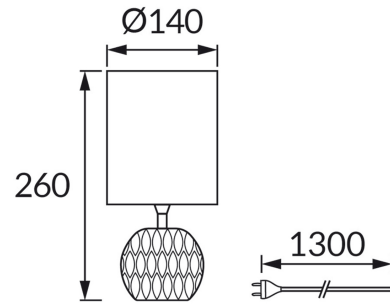

PRODUCT INFORMATION SHEET

BASIC INFORMATION

Product name:	ZEFIR E14 WHITE
Ideus index:	04723
EAN barcode:	5901477347238
Colour :	White
Materials:	Glass, textile reinforced plastic
Height:	260 mm
Width:	140 mm
Depth:	140 mm
Box packaging:	12 pcs

PRODUCT PARAMETERS

Power supply:	220-240V 50/60Hz
Power:	max 40 W
Lampholder type:	E14
Dedicated light source:	Compact fluorescent lamp/LED
	Possibility of light source replacement
	On/off switch
Product offer the possibility of adjusting the illumination direction:	No
Electric shock protection class:	2
Degree of protection provided against intrusion dust, accidental contact and water:	IP20
	For indoor use
CE	Declaration of conformity