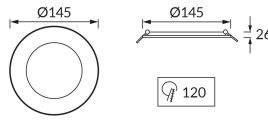

PRODUCT INFORMATION SHEET

Replaceability of light sources and/or control gears without product permanent damage

BASIC INFORMATION

Product name:	WAFEL LED C 12W BLACK CCT
Ideus index:	04745
EAN barcode:	5901477347450
Colour :	Black
Materials:	Plastic
Height:	26 mm
Width:	145 mm
Depth:	145 mm
Box packaging:	60 pcs

REMARKS

- three-stage color temperature control (WW, NW, CW)
- for instaling in increased-humidity locations, e.g. bathrooms

PRODUCT PARAMETERS

Power supply:	230V 50Hz
Power:	12 W
Dedicated light source:	SMD LED, in set
	Non-replaceable light source
	Do not use with a mains dimmer
Luminaire luminous flux:	1 010 lm
Light colour:	Warm white/neutral white/cold white
Luminous beam angle:	140°
Shelf life L70B50 in h:	35 000 h
Product offer the possibility of adjusting the illumination direction:	No
Light source luminous flux for a reference colour temperature:	1 610 lm
Colour temperature:	2800K/4200K/6200K
Colour rendering index Ra:	81
Electric shock protection class:	2
Degree of protection provided against intrusion dust, accidental contact and water:	IP54
	For indoor use
Displacement factor (DF, cos φ1):	0.910
CE	Declaration of conformity