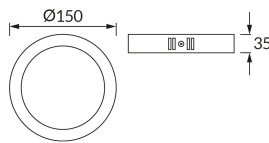

PRODUCT INFORMATION SHEET

Replaceability of light sources and/or control gears without product permanent damage

BASIC INFORMATION

Product name:	EDOR LED C 9W BLACK CCT
Ideus index:	04758
EAN barcode:	5901477347580
Colour :	Black
Materials:	Polypropylene PP, polystyrene PS
Height:	35 mm
Width:	150 mm
Depth:	150 mm
Box packaging:	50 pcs

REMARKS

Three-stage color temperature control (WW, NW, CW)

PRODUCT PARAMETERS

Power supply:	230V 50Hz
Power:	9 W
Dedicated light source:	SMD LED, in set
	Non-replaceable light source
	Do not use with a mains dimmer
Luminaire luminous flux:	790 lm
Light colour:	Warm white/neutral white/cold white
Luminous beam angle:	120°
Shelf life L70B50 in h:	35 000 h
Product offer the possibility of adjusting the illumination direction:	No
Light source luminous flux for a reference colour temperature:	1 290 lm
Colour temperature:	2900K/4300K/6500K
Colour rendering index Ra:	81
Electric shock protection class:	2
Degree of protection provided against intrusion dust, accidental contact and water:	IP20
	For indoor use
Displacement factor (DF, cos φ1):	0.756
CE	Declaration of conformity