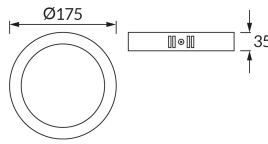

PRODUCT INFORMATION SHEET

Replaceability of light sources and/or control gears without product permanent damage

BASIC INFORMATION

Product name:	EDOR LED C 12W BLACK CCT
Ideus index:	04760
EAN barcode:	5901477347603
Colour :	Black
Materials:	Polypropylene PP, polystyrene PS
Height:	35 mm
Width:	175 mm
Depth:	175 mm
Box packaging:	30 pcs

REMARKS

Three-stage color temperature control (WW, NW, CW)

PRODUCT PARAMETERS

Power supply:	230V 50Hz
Power:	12 W
Dedicated light source:	SMD LED, in set
	Non-replaceable light source
	Do not use with a mains dimmer
Luminaire luminous flux:	1 050 lm
Light colour:	Warm white/neutral white/cold white
Luminous beam angle:	120°
Shelf life L70B50 in h:	35 000 h
Product offer the possibility of adjusting the illumination direction:	No
Light source luminous flux for a reference colour temperature:	1 660 lm
Colour temperature:	2900K/4300K/6500K
Colour rendering index Ra:	81
Electric shock protection class:	2
Degree of protection provided against intrusion dust, accidental contact and water:	IP20
	For indoor use
Displacement factor (DF, cos φ1):	0.756
CE	Declaration of conformity