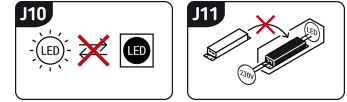

PRODUCT INFORMATION SHEET

Replaceability of light sources and/or control gears without product permanent damage

BASIC INFORMATION

Product name:	EDOR LED C 18W BLACK CCT
Ideus index:	04762
EAN barcode:	5901477347627
Colour :	Black
Materials:	Polypropylene PP, polystyrene PS
Height:	35 mm
Width:	225 mm
Depth:	225 mm
Box packaging:	30 pcs

REMARKS

Three-stage color temperature control (WW, NW, CW)

PRODUCT PARAMETERS

Power supply:	230V 50Hz
Power:	18 W
Dedicated light source:	SMD LED, in set
	Non-replaceable light source
	Do not use with a mains dimmer
Luminaire luminous flux:	1 610 lm
Light colour:	Warm white/neutral white/cold white
Luminous beam angle:	120°
Shelf life L70B50 in h:	35 000 h
Product offer the possibility of adjusting the illumination direction:	No
Light source luminous flux for a reference colour temperature:	2 520 lm
Colour temperature:	2900K/4300K/6500K
Colour rendering index Ra:	81
Electric shock protection class:	2
Degree of protection provided against intrusion dust, accidental contact and water:	IP20
	For indoor use
Displacement factor (DF, cos φ1):	0.756
CE	Declaration of conformity