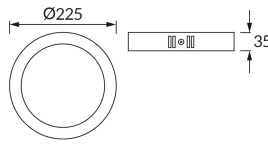

PRODUCT INFORMATION SHEET

Replaceability of light sources and/or control gears without product permanent damage

BASIC INFORMATION

Product name:	EDOR LED C 18W BLACK CCT
Ideus index:	04762
EAN barcode:	5901477347627
Colour :	Black
Materials:	Polypropylene PP, polystyrene PS
Height:	35 mm
Width:	225 mm
Depth:	225 mm
Box packaging:	30 pcs

REMARKS

Three-stage color temperature control (WW, NW, CW)

PRODUCT PARAMETERS

Power supply:	230V 50Hz
Power:	18 W
Dedicated light source:	SMD LED, in set
	Non-replaceable light source
	Do not use with a mains dimmer
Luminaire luminous flux:	1 610 lm
Light colour:	Warm white/neutral white/cold white
Luminous beam angle:	120°
Shelf life L70B50 in h:	35 000 h
Product offer the possibility of adjusting the illumination direction:	No
Light source luminous flux for a reference colour temperature:	2 520 lm
Colour temperature:	2900K/4300K/6500K
Colour rendering index Ra:	81
Electric shock protection class:	2
Degree of protection provided against intrusion dust, accidental contact and water:	IP20
	For indoor use
Displacement factor (DF, cos φ1):	0.756
CE	Declaration of conformity