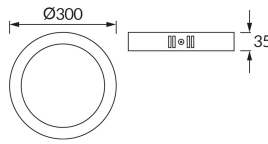

PRODUCT INFORMATION SHEET