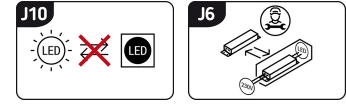

# PRODUCT INFORMATION SHEET

Replaceability of light sources and/or control gears without product permanent damage

## BASIC INFORMATION

Product name:	<b>ARI LED 3W WHITE/GOLDEN NW</b>
Ideus index:	<b>04772</b>
EAN barcode:	<b>5901477347726</b>
Colour :	<b>White/gold</b>
Materials:	<b>Aluminium, steel sheet, plastic</b>
Height:	<b>440 mm</b>
Width:	<b>65 mm</b>
Depth:	<b>35 mm</b>
Box packaging:	<b>50 pcs</b>

## PRODUCT PARAMETERS

Power supply:	<b>230V 50Hz</b>
Power:	<b>3 W</b>
Dedicated light source:	<b>1 POWER LED, in set</b>
	<b>Non-replaceable light source</b>
	<b>Do not use with a mains dimmer</b>
Luminaire luminous flux:	<b>205 lm</b>
Light colour:	<b>Neutral white</b>
Luminous beam angle:	<b>90°</b>
Shelf life L70B50 in h:	<b>35 000 h</b>
	<b>On/off switch</b>
Product offer the possibility of adjusting the illumination direction:	<b>Yes</b>
Light source luminous flux for a reference colour temperature:	<b>270 lm</b>
Colour temperature:	<b>4000 K</b>
Colour rendering index Ra:	<b>81</b>
Electric shock protection class:	<b>1</b>
Degree of protection provided against intrusion dust, accidental contact and water:	<b>IP20</b>
	<b>For indoor use</b>
CE	<b>Declaration of conformity</b>