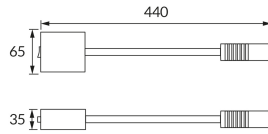

PRODUCT INFORMATION SHEET