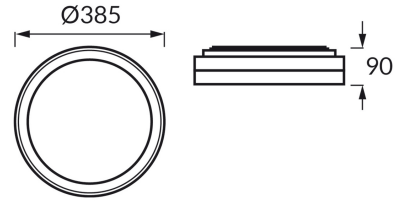

**PRODUCT INFORMATION SHEET**

**BASIC INFORMATION**

Product name:	<b>FIGARO C 3 x E27 PINE</b>
Ideus index:	<b>04786</b>
EAN barcode:	<b>5901477347863</b>
Colour :	<b>Pine</b>
Materials:	<b>Steel sheet, plastic</b>
Height:	<b>90 mm</b>
Width:	<b>385 mm</b>
Depth:	<b>385 mm</b>
Box packaging:	<b>10 pcs</b>

**PRODUCT PARAMETERS**

Power supply:	<b>220-240V 50/60Hz</b>
Power:	<b>3 x max 13 W</b>
Lampholder type:	<b>E27</b>
Dedicated light source:	<b>LED</b>
	<b>Possibility of light source replacement</b>
Product offer the possibility of adjusting the illumination direction:	<b>No</b>
Electric shock protection class:	<b>1</b>
Degree of protection provided against intrusion dust, accidental contact and water:	<b>IP20</b>
	<b>For indoor use</b>
CE	<b>Declaration of conformity</b>