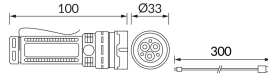

PRODUCT INFORMATION SHEET

Replaceability of light sources and/or control gears without product permanent damage

BASIC INFORMATION

Product name:	TURBO LED 1W WHITE
Ideus index:	04831
EAN barcode:	5901477348310
Colour :	White
Materials:	Plastic
Height:	100 mm
Width:	33 mm
Depth:	33 mm
Box packaging:	300 pcs

REMARKS

- with rechargeable battery
- lighting time for one charge maximum 2 h
- charging time 3 h
- operating modes: off-> 100%-> 50%-> strobe-> off
- USB-C cable

PRODUCT PARAMETERS

Power supply:	DC 5 V 2,1 A MAX USB-C
Power:	1 W
Dedicated light source:	LED, in set
	Non-replaceable light source
Light colour:	Cold white
Luminous beam angle:	60°
Shelf life L70B50 in h:	35 000 h
	On/off switch
Product offer the possibility of adjusting the illumination direction:	No
Light source luminous flux for a reference colour temperature:	100 lm
Colour temperature:	6500 K
Colour rendering index Ra:	80
Electric shock protection class:	3
Degree of protection provided against intrusion dust, accidental contact and water:	IP20
	For indoor use
CE	Declaration of conformity