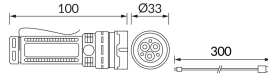

PRODUCT INFORMATION SHEET

Replaceability of light sources and/or control gears without product permanent damage

BASIC INFORMATION

Product name:	TURBO LED 1W BLACK
Ideus index:	04832
EAN barcode:	5901477348327
Colour :	Black
Materials:	Plastic
Height:	100 mm
Width:	33 mm
Depth:	33 mm
Box packaging:	100 pcs

REMARKS

- with rechargeable battery
- lighting time for one charge maximum 2 h
- charging time 3 h
- operating modes: off-> 100%-> 50%-> strobe-> off
- USB-C cable

PRODUCT PARAMETERS

Power supply:	DC 5 V 2,1 A MAX USB-C
Power:	1 W
Dedicated light source:	LED, in set
	Non-replaceable light source
Light colour:	Cold white
Luminous beam angle:	60°
Shelf life L70B50 in h:	35 000 h
	On/off switch
Product offer the possibility of adjusting the illumination direction:	No
Light source luminous flux for a reference colour temperature:	100 lm
Colour temperature:	6500 K
Colour rendering index Ra:	80
Electric shock protection class:	3
Degree of protection provided against intrusion dust, accidental contact and water:	IP20
	For indoor use
CE	Declaration of conformity