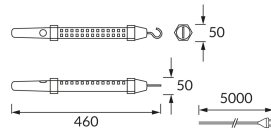

PRODUCT INFORMATION SHEET

Replaceability of light sources and/or control gears without product permanent damage

BASIC INFORMATION

Product name:	WADER LED 8W BLACK CW
Ideus index:	04837
EAN barcode:	5901477348372
Colour :	Black
Materials:	Plastic
Height:	460 mm
Width:	50 mm
Depth:	50 mm
Box packaging:	20 pcs

REMARKS

5 m cable with plug

PRODUCT PARAMETERS

Power supply:	230V 50Hz
Power:	8,0 W
Dedicated light source:	SMD LED, in set
	Non-replaceable light source
	Do not use with a mains dimmer
Luminaire luminous flux:	740 lm
Light colour:	Cold white
Luminous beam angle:	160°
Shelf life L70B50 in h:	35 000 h
	On/off switch
Product offer the possibility of adjusting the illumination direction:	No
Light source luminous flux for a reference colour temperature:	870 lm
Colour temperature:	6500 K
Colour rendering index Ra:	81
Electric shock protection class:	2
Degree of protection provided against intrusion dust, accidental contact and water:	IP54
	For indoor use
Displacement factor (DF, cos φ1):	0.671
CE	Declaration of conformity