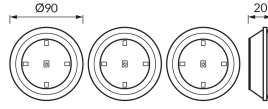

PRODUCT INFORMATION SHEET