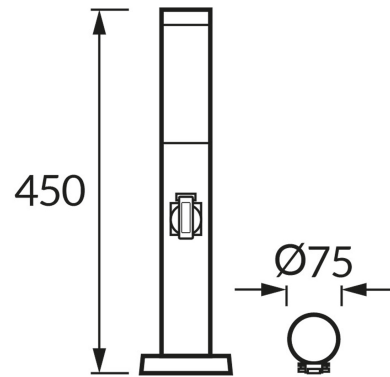

**PRODUCT INFORMATION SHEET**

**BASIC INFORMATION**

Product name:	<b>TUBER 45 230V E27 C BLACK</b>
Ideus index:	<b>04850</b>
EAN barcode:	<b>5901477348501</b>
Colour :	<b>Black</b>
Materials:	<b>Stainless steel, plastic</b>
Height:	<b>450 mm</b>
Width:	<b>75 mm</b>
Depth:	<b>75 mm</b>
Box packaging:	<b>12 pcs</b>

**REMARKS**

- Plug-in socket included
- max 16 A

**PRODUCT PARAMETERS**

Power supply:	<b>220-240V 50/60Hz</b>
Power:	<b>max 20 W</b>
Lampholder type:	<b>E27</b>
Dedicated light source:	<b>LED</b>
	<b>Possibility of light source replacement</b>
Product offer the possibility of adjusting the illumination direction:	<b>No</b>
Electric shock protection class:	<b>1</b>
Degree of protection provided against intrusion dust, accidental contact and water:	<b>IP44</b>
	<b>For indoor or outdoor use</b>
CE	<b>Declaration of conformity</b>