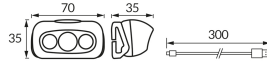

PRODUCT INFORMATION SHEET