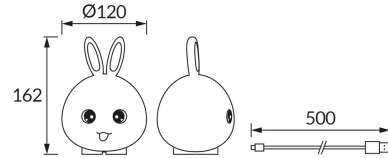

PRODUCT INFORMATION SHEET

BASIC INFORMATION

Product name:	RABIT LED 1,5W RGBW
Ideus index:	04869
EAN barcode:	5901477348693
Colour :	White
Materials:	Plastic
Height:	162 mm
Width:	120 mm
Depth:	120 mm
Box packaging:	80 pcs

REMARKS

- with rechargeable battery
- operating modes: OFF/ON/30min
- select of colours and functions by touch
- USB-C cable

PRODUCT PARAMETERS

Power supply:	DC 5 V 1 A MAX USB-C
Power:	1,5 W
Dedicated light source:	SMD LED, in set
	Non-replaceable light source
Luminaire luminous flux:	50 lm
Light colour:	Multicolour
Luminous beam angle:	270°
Shelf life L70B50 in h:	35 000 h
	On/off switch
Product offer the possibility of adjusting the illumination direction:	No
Colour temperature:	3000 K
Colour rendering index Ra:	80
Electric shock protection class:	3
Degree of protection provided against intrusion dust, accidental contact and water:	IP20
	For indoor use
CE	Declaration of conformity