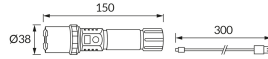

PRODUCT INFORMATION SHEET

Replaceability of light sources and/or control gears without product permanent damage

BASIC INFORMATION

Product name:	FOTON LED 1W
Ideus index:	04870
EAN barcode:	5901477348709
Colour :	Black
Materials:	ABS
Height:	150 mm
Width:	38 mm
Depth:	38 mm
Box packaging:	200 pcs

REMARKS

- with rechargeable battery
- lighting time for one charge maximum 4 h
- charging time 5 h
- USB-C cable

PRODUCT PARAMETERS

Power supply:	DC 5 V 1,2 A MAX USB-C
Power:	1 W
Dedicated light source:	LED, in set
	Non-replaceable light source
Light colour:	Cold white
Luminous beam angle:	30°
Shelf life L70B50 in h:	35 000 h
	On/off switch
Product offer the possibility of adjusting the illumination direction:	No
Light source luminous flux for a reference colour temperature:	80 lm
Colour temperature:	8700 K
Colour rendering index Ra:	70
Electric shock protection class:	3
Degree of protection provided against intrusion dust, accidental contact and water:	IP20
	For indoor use
CE	Declaration of conformity