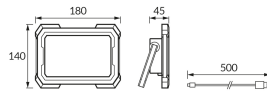

PRODUCT INFORMATION SHEET