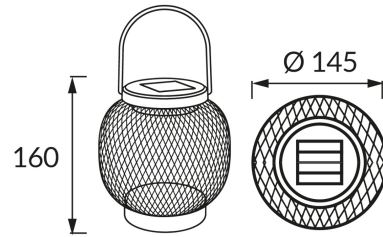

PRODUCT INFORMATION SHEET

BASIC INFORMATION

Product name:	BALUN LED 0,2W DARK GREY WW
Ideus index:	04882
EAN barcode:	5901477348822
Colour :	Dark grey
Materials:	Steel sheet, plastic
Height:	160 mm
Width:	145 mm
Depth:	145 mm
Box packaging:	18 pcs

REMARKS

- with rechargeable battery
- works with ambient light < 20 lx
- lighting time for one charge minimum 6 h

PRODUCT PARAMETERS

Power supply:	DC 1,2 V 1 x AA 200 mAh Ni-MH
Power:	0,2 W
Dedicated light source:	LED, in set
	Non-replaceable light source
Luminaire luminous flux:	3 lm
Light colour:	Warm white
Luminous beam angle:	180°
Shelf life L70B50 in h:	35 000 h
	On/off switch
Product offer the possibility of adjusting the illumination direction:	No
Colour temperature:	3000 K
Colour rendering index Ra:	70
Electric shock protection class:	3
Degree of protection provided against intrusion dust, accidental contact and water:	IP44
	For indoor or outdoor use
CE	Declaration of conformity