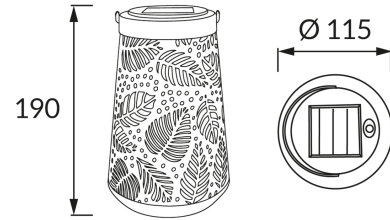

PRODUCT INFORMATION SHEET

BASIC INFORMATION

Product name:	ELZA LED 0,2W DARK GREY/GOLD CW
Ideus index:	04883
EAN barcode:	5901477348839
Colour :	Dark grey/gold
Materials:	Steel sheet, plastic
Height:	190 mm
Width:	115 mm
Depth:	115 mm
Box packaging:	12 pcs

REMARKS

- with rechargeable battery
- works with ambient light < 20 lx
- lighting time for one charge minimum 6 h

PRODUCT PARAMETERS

Power supply:	DC 1,2 V 1 x AAA 200 mAh Ni-MH
Power:	0,2 W
Dedicated light source:	LED, in set
	Non-replaceable light source
Luminaire luminous flux:	3 lm
Light colour:	Cold white
Luminous beam angle:	180°
Shelf life L70B50 in h:	35 000 h
	On/off switch
Product offer the possibility of adjusting the illumination direction:	No
Colour temperature:	6500 K
Colour rendering index Ra:	70
Electric shock protection class:	3
Degree of protection provided against intrusion dust, accidental contact and water:	IP44
	For indoor or outdoor use
CE	Declaration of conformity