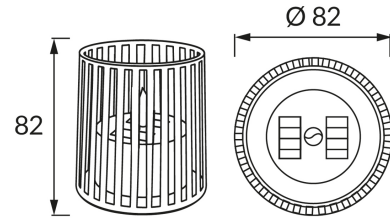

PRODUCT INFORMATION SHEET

BASIC INFORMATION

Product name:	TARA LED 0,2W BROWN NW
Ideus index:	04885
EAN barcode:	5901477348853
Colour :	Brown
Materials:	Plastic
Height:	82 mm
Width:	82 mm
Depth:	82 mm
Box packaging:	48 pcs

REMARKS

- with rechargeable battery
- works with ambient light < 50 lx
- lighting time for one charge minimum 6 h

PRODUCT PARAMETERS

Power supply:	DC 1,2 V 1 x AAA 200 mAh Ni-MH
Power:	0,2 W
Dedicated light source:	LED, in set
	Non-replaceable light source
Luminaire luminous flux:	3 lm
Light colour:	Neutral white
Luminous beam angle:	180°
Shelf life L70B50 in h:	35 000 h
	On/off switch
Product offer the possibility of adjusting the illumination direction:	No
Colour temperature:	4000 K
Colour rendering index Ra:	70
Electric shock protection class:	3
Degree of protection provided against intrusion dust, accidental contact and water:	IP44
	For indoor or outdoor use
CE	Declaration of conformity