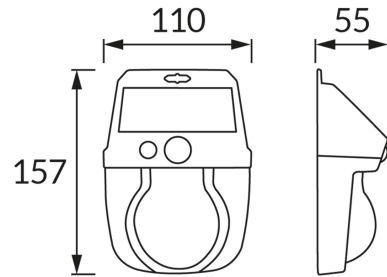

**PRODUCT INFORMATION SHEET**

**BASIC INFORMATION**

Product name:	<b>TORA LED PIR 1W WW</b>
Ideus index:	<b>04916</b>
EAN barcode:	<b>5901477349164</b>
Colour :	<b>Black</b>
Materials:	<b>ABS, polycarbonate PC</b>
Height:	<b>157 mm</b>
Width:	<b>110 mm</b>
Depth:	<b>55 mm</b>
Box packaging:	<b>50 pcs</b>

**REMARKS**

- with rechargeable battery
- with PIR movement sensor
- works with ambient light < 50 lx
- movement sensor operating angle 120°
- motion detection range < 4 m (< 24°C)
- lighting time 20 s

**PRODUCT PARAMETERS**

Power supply:	<b>DC 3,7 V 800 mAh Li-ion</b>
Power:	<b>1 W</b>
Dedicated light source:	<b>LED, in set</b>
	<b>Non-replaceable light source</b>
Luminaire luminous flux:	<b>80 lm</b>
Light colour:	<b>Warm white</b>
Luminous beam angle:	<b>140°</b>
Shelf life L70B50 in h:	<b>35 000 h</b>
	<b>On/off switch</b>
Product offer the possibility of adjusting the illumination direction:	<b>No</b>
Colour temperature:	<b>2700 K</b>
Colour rendering index Ra:	<b>80</b>
Electric shock protection class:	<b>3</b>
Degree of protection provided against intrusion dust, accidental contact and water:	<b>IP44</b>
	<b>For indoor or outdoor use</b>
CE	<b>Declaration of conformity</b>