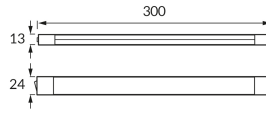

PRODUCT INFORMATION SHEET