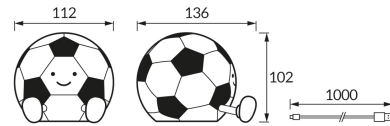

PRODUCT INFORMATION SHEET

BASIC INFORMATION

Product name:	PELE LED 1W WW
Ideus index:	04919
EAN barcode:	5901477349195
Colour :	White/black
Materials:	Plastic
Height:	102 mm
Width:	112 mm
Depth:	136 mm
Box packaging:	48 pcs

REMARKS

- with rechargeable battery
- operating modes: OFF/ON/30min
- three-stage brightness regulation
- USB-C cable

PRODUCT PARAMETERS

Power supply:	DC 5 V 1,2 A MAX USB-C
Power:	max 1 W
Dedicated light source:	SMD LED, in set
	Non-replaceable light source
Luminaire luminous flux:	30 lm
Light colour:	Warm white
Luminous beam angle:	270°
Shelf life L70B50 in h:	35 000 h
	On/off switch
Product offer the possibility of adjusting the illumination direction:	No
Colour temperature:	3000 K
Colour rendering index Ra:	80
Electric shock protection class:	3
Degree of protection provided against intrusion dust, accidental contact and water:	IP20
	For indoor use
CE	Declaration of conformity