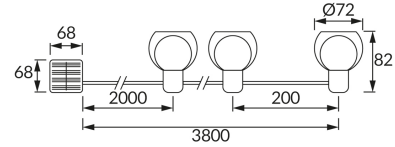

**PRODUCT INFORMATION SHEET**

**BASIC INFORMATION**

Product name:	<b>MULGA LED 3W BLACK WW</b>
Ideus index:	<b>04924</b>
EAN barcode:	<b>5901477349249</b>
Colour :	<b>Black</b>
Materials:	<b>Plastic, rubber</b>
Height:	<b>82 mm</b>
Width:	<b>72 mm</b>
Depth:	<b>3800 mm</b>
Box packaging:	<b>8 pcs</b>

**REMARKS**

- with rechargeable battery
- works with ambient light < 30 lx
- lighting time for one charge minimum 6 h

**PRODUCT PARAMETERS**

Power supply:	<b>DC 1,2 V 1 x AA 600 mAh Ni-MH</b>
Power:	<b>10 x 0,3 W</b>
Dedicated light source:	<b>LED, in set</b>
	<b>Non-replaceable light source</b>
Luminaire luminous flux:	<b>30 lm</b>
Light colour:	<b>Warm white</b>
Luminous beam angle:	<b>270°</b>
Shelf life L70B50 in h:	<b>35 000 h</b>
	<b>On/off switch</b>
Product offer the possibility of adjusting the illumination direction:	<b>No</b>
Colour temperature:	<b>2700 K</b>
Colour rendering index Ra:	<b>70</b>
Electric shock protection class:	<b>3</b>
Degree of protection provided against intrusion dust, accidental contact and water:	<b>IP44</b>
	<b>For indoor or outdoor use</b>
CE	<b>Declaration of conformity</b>