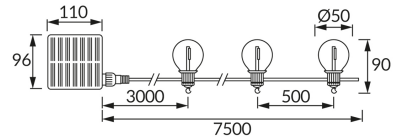

## BASIC INFORMATION

Product name:	<b>GLASI LED 3W BLACK RGBY</b>
Ideus index:	<b>04926</b>
EAN barcode:	<b>5901477349263</b>
Colour :	<b>Black</b>
Materials:	<b>Plastic, rubber</b>
Height:	<b>90 mm</b>
Width:	<b>50 mm</b>
Depth:	<b>7500 mm</b>
Box packaging:	<b>20 pcs</b>

## PRODUCT PARAMETERS

Power supply:	<b>DC 3,7 V 1200 mAh Li-ion</b>
Power:	<b>10 x 0,3 W</b>
Dedicated light source:	<b>LED, in set</b>
	<b>Non-replaceable light source</b>
Luminaire luminous flux:	<b>20 lm</b>
Light colour:	<b>Multicolour</b>
Luminous beam angle:	<b>270°</b>
Shelf life L70B50 in h:	<b>35 000 h</b>
	<b>On/off switch</b>
Product offer the possibility of adjusting the illumination direction:	<b>No</b>
Colour temperature:	<b>multicolor K</b>
Colour rendering index Ra:	<b>70</b>
Electric shock protection class:	<b>3</b>
Degree of protection provided against intrusion dust, accidental contact and water:	<b>IP44</b>
	<b>For indoor or outdoor use</b>
CE	<b>Declaration of conformity</b>