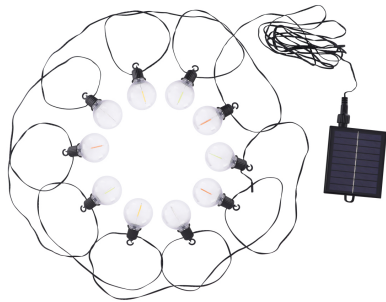

## BASIC INFORMATION

Product name:	<b>GLASI LED 3W BLACK RGBY</b>
Ideus index:	<b>04926</b>
EAN barcode:	<b>5901477349263</b>
Colour :	<b>Black</b>
Materials:	<b>Plastic, rubber</b>
Height:	<b>90 mm</b>
Width:	<b>50 mm</b>
Depth:	<b>7500 mm</b>
Box packaging:	<b>20 pcs</b>

## REMARKS

- with rechargeable battery
- works with ambient light < 10 lx
- lighting time for one charge minimum 6 h

## PRODUCT PARAMETERS

Power supply:	<b>DC 3,7 V 1200 mAh Li-ion</b>
Power:	<b>10 x 0,3 W</b>
Dedicated light source:	<b>LED, in set</b>
	<b>Non-replaceable light source</b>
Luminaire luminous flux:	<b>20 lm</b>
Light colour:	<b>Multicolour</b>
Luminous beam angle:	<b>270°</b>
Shelf life L70B50 in h:	<b>35 000 h</b>
	<b>On/off switch</b>
Product offer the possibility of adjusting the illumination direction:	<b>No</b>
Colour temperature:	<b>multicolor K</b>
Colour rendering index Ra:	<b>70</b>
Electric shock protection class:	<b>3</b>
Degree of protection provided against intrusion dust, accidental contact and water:	<b>IP44</b>
	<b>For indoor or outdoor use</b>
CE	<b>Declaration of conformity</b>