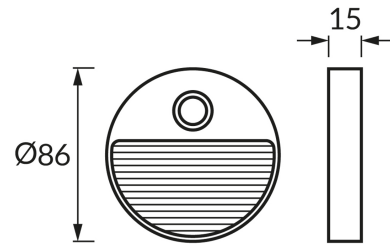

PRODUCT INFORMATION SHEET

BASIC INFORMATION

Product name:	LUIS LED C 1W CCT
Ideus index:	04927
EAN barcode:	5901477349270
Colour :	Black
Materials:	Plastic
Height:	86 mm
Width:	86 mm
Depth:	15 mm
Box packaging:	100 pcs

PRODUCT PARAMETERS

Power supply:	DC 5 V 1 A MAX USB-C
Power:	1 W
Dedicated light source:	LED, in set
	Non-replaceable light source
Luminaire luminous flux:	30 lm
Light colour:	Warm white/neutral white/cold white
Luminous beam angle:	100°
Shelf life L70B50 in h:	35 000 h
	On/off switch
Product offer the possibility of adjusting the illumination direction:	No
Light source luminous flux for a reference colour temperature:	55 lm
Colour temperature:	3000K/4300K/6500K
Colour rendering index Ra:	80
Electric shock protection class:	3
Degree of protection provided against intrusion dust, accidental contact and water:	IP20
	For indoor use
CE	Declaration of conformity