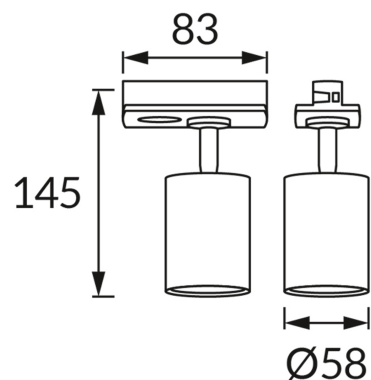

PRODUCT INFORMATION SHEET

BASIC INFORMATION

Product name:	BALATON TRA GU10 BLACK
Ideus index:	04932
EAN barcode:	5901477349324
Colour :	Black
Materials:	Aluminium, plastic
Height:	145 mm
Width:	83 mm
Depth:	58 mm
Box packaging:	50 pcs

PRODUCT PARAMETERS

Power supply:	220-240V 50/60Hz
Power:	max 35 W
Lampholder type:	GU10
Dedicated light source:	LED
	Possibility of light source replacement
Product offer the possibility of adjusting the illumination direction:	Yes
Electric shock protection class:	2
Degree of protection provided against intrusion dust, accidental contact and water:	IP20
	For indoor use
CE	Declaration of conformity