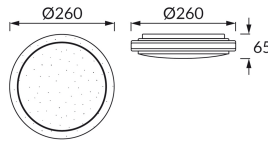

PRODUCT INFORMATION SHEET