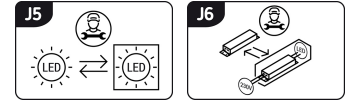

**PRODUCT INFORMATION SHEET**

Replaceability of light sources and/or control gears without product permanent damage

**BASIC INFORMATION**

Product name:	<b>AGATA LED C 16W CCT</b>
Ideus index:	<b>04934</b>
EAN barcode:	<b>5901477349348</b>
Colour :	<b>White</b>
Materials:	<b>Steel sheet, plastic</b>
Height:	<b>70 mm</b>
Width:	<b>330 mm</b>
Depth:	<b>330 mm</b>
Box packaging:	<b>10 pcs</b>

**REMARKS**

**Three-stage color temperature control (WW, NW, CW)**

**PRODUCT PARAMETERS**

Power supply:	<b>230V 50Hz</b>
Power:	<b>16 W</b>
Dedicated light source:	<b>SMD LED, in set</b>
	<b>Non-replaceable light source</b>
	<b>Do not use with a mains dimmer</b>
Luminaire luminous flux:	<b>1 290 lm</b>
Light colour:	<b>Warm white/neutral white/cold white</b>
Luminous beam angle:	<b>160°</b>
Shelf life L70B50 in h:	<b>35 000 h</b>
Product offer the possibility of adjusting the illumination direction:	<b>No</b>
Light source luminous flux for a reference colour temperature:	<b>1 940 lm</b>
Colour temperature:	<b>3000K/4200K/6000K</b>
Colour rendering index Ra:	<b>82</b>
Electric shock protection class:	<b>1</b>
Degree of protection provided against intrusion dust, accidental contact and water:	<b>IP20</b>
	<b>For indoor use</b>
Displacement factor (DF, cos φ1):	<b>0.824</b>
CE	<b>Declaration of conformity</b>