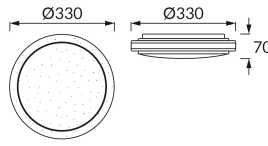

**PRODUCT INFORMATION SHEET**

Replaceability of light sources and/or control gears without product permanent damage

**BASIC INFORMATION**

Product name:	<b>AGATA LED C 16W CCT</b>
Ideus index:	<b>04934</b>
EAN barcode:	<b>5901477349348</b>
Colour :	<b>White</b>
Materials:	<b>Steel sheet, plastic</b>
Height:	<b>70 mm</b>
Width:	<b>330 mm</b>
Depth:	<b>330 mm</b>
Box packaging:	<b>10 pcs</b>

**REMARKS**

**Three-stage color temperature control (WW, NW, CW)**

**PRODUCT PARAMETERS**

Power supply:	<b>230V 50Hz</b>
Power:	<b>16 W</b>
Dedicated light source:	<b>SMD LED, in set</b>
	<b>Non-replaceable light source</b>
	<b>Do not use with a mains dimmer</b>
Luminaire luminous flux:	<b>1 290 lm</b>
Light colour:	<b>Warm white/neutral white/cold white</b>
Luminous beam angle:	<b>160°</b>
Shelf life L70B50 in h:	<b>35 000 h</b>
Product offer the possibility of adjusting the illumination direction:	<b>No</b>
Light source luminous flux for a reference colour temperature:	<b>1 940 lm</b>
Colour temperature:	<b>3000K/4200K/6000K</b>
Colour rendering index Ra:	<b>82</b>
Electric shock protection class:	<b>1</b>
Degree of protection provided against intrusion dust, accidental contact and water:	<b>IP20</b>
	<b>For indoor use</b>
Displacement factor (DF, cos φ1):	<b>0.824</b>
CE	<b>Declaration of conformity</b>