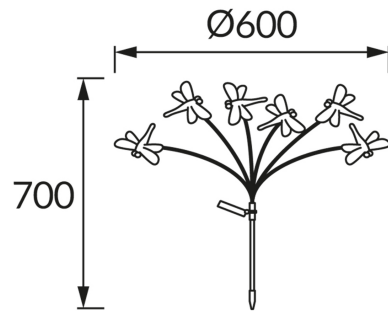

**PRODUCT INFORMATION SHEET**

**BASIC INFORMATION**

Product name:	<b>IMAGO LED 6x0,02W CW</b>
Ideus index:	<b>04938</b>
EAN barcode:	<b>5901477349386</b>
Colour :	<b>Black</b>
Materials:	<b>Plastic</b>
Height:	<b>400 mm</b>
Width:	<b>600 mm</b>
Depth:	<b>600 mm</b>
Box packaging:	<b>12 pcs</b>

**REMARKS**

- with rechargeable battery
- works with ambient light < 20 lx
- lighting time for one charge minimum 5 h

**PRODUCT PARAMETERS**

Power supply:	<b>DC 1,2 V AA 200 mAh Ni-MH</b>
Power:	<b>0,12 W</b>
Dedicated light source:	<b>LED, in set</b>
	<b>Non-replaceable light source</b>
Luminaire luminous flux:	<b>6 lm</b>
Light colour:	<b>Cold white</b>
Luminous beam angle:	<b>180°</b>
Shelf life L70B50 in h:	<b>35 000 h</b>
	<b>On/off switch</b>
Product offer the possibility of adjusting the illumination direction:	<b>No</b>
Colour temperature:	<b>6900 K</b>
Colour rendering index Ra:	<b>70</b>
Electric shock protection class:	<b>3</b>
Degree of protection provided against intrusion dust, accidental contact and water:	<b>IP44</b>
	<b>For indoor or outdoor use</b>
CE	<b>Declaration of conformity</b>