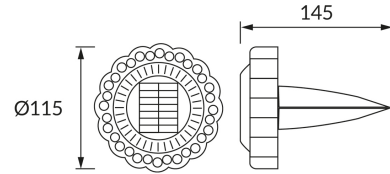

PRODUCT INFORMATION SHEET

BASIC INFORMATION

Product name:	DART LED 0,03W CW
Ideus index:	04939
EAN barcode:	5901477349393
Colour :	Black
Materials:	Plastic
Height:	145 mm
Width:	115 mm
Depth:	115 mm
Box packaging:	50 pcs

REMARKS

- with rechargeable battery
- works with ambient light < 40 lx
- lighting time for one charge minimum 5 h

PRODUCT PARAMETERS

Power supply:	DC 1,2 V 1 x AA 300 mAh Ni-MH
Power:	0,03 W
Dedicated light source:	LED, in set
	Non-replaceable light source
Luminaire luminous flux:	3 lm
Light colour:	Cold white
Luminous beam angle:	180°
Shelf life L70B50 in h:	35 000 h
	On/off switch
Product offer the possibility of adjusting the illumination direction:	No
Colour temperature:	6500 K
Colour rendering index Ra:	80
Electric shock protection class:	3
Degree of protection provided against intrusion dust, accidental contact and water:	IP44
	For indoor or outdoor use
CE	Declaration of conformity