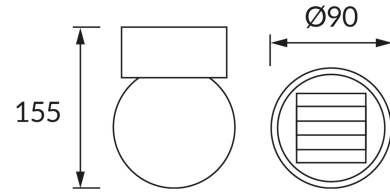

**PRODUCT INFORMATION SHEET**

**BASIC INFORMATION**

Product name:	<b>APPLE LED 0,01W WW</b>
Ideus index:	<b>04941</b>
EAN barcode:	<b>5901477349416</b>
Colour :	<b>Chrome</b>
Materials:	<b>Plastic</b>
Height:	<b>90 mm</b>
Width:	<b>60 mm</b>
Depth:	<b>60 mm</b>
Box packaging:	<b>100 pcs</b>

**REMARKS**

- with rechargeable battery
- works with ambient light < 40 lx
- lighting time for one charge minimum 5 h

**PRODUCT PARAMETERS**

Power supply:	<b>DC 1,2 V 1 x HB125/055 40 mAh Ni-MH</b>
Power:	<b>0,01 W</b>
Dedicated light source:	<b>LED, in set</b>
	<b>Non-replaceable light source</b>
Luminaire luminous flux:	<b>1 lm</b>
Light colour:	<b>Warm white</b>
Luminous beam angle:	<b>270°</b>
Shelf life L70B50 in h:	<b>35 000 h</b>
	<b>On/off switch</b>
Product offer the possibility of adjusting the illumination direction:	<b>No</b>
Colour temperature:	<b>2700 K</b>
Colour rendering index Ra:	<b>80</b>
Electric shock protection class:	<b>3</b>
Degree of protection provided against intrusion dust, accidental contact and water:	<b>IP44</b>
	<b>For indoor or outdoor use</b>
CE	<b>Declaration of conformity</b>