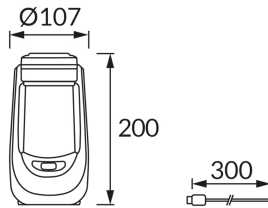

PRODUCT INFORMATION SHEET

Replaceability of light sources and/or control gears without product permanent damage

BASIC INFORMATION

Product name:	TERMO LED 2,5W BLACK
Ideus index:	04944
EAN barcode:	5901477349447
Colour :	Black
Materials:	Plastic
Height:	200 mm
Width:	107 mm
Depth:	107 mm
Box packaging:	30 pcs

REMARKS

- with rechargeable battery
- brightness and light color adjustment
- flame function
- lighting time for one charge maximum 2 h
- charging time 3 h
- USB-C cable

PRODUCT PARAMETERS

Power supply:	DC 5 V 1,2 A MAX USB-C
Power:	2,5 W
Dedicated light source:	LED, in set
	Non-replaceable light source
	Do not use with a mains dimmer
Light colour:	Warm white/cold white
Luminous beam angle:	270°
Shelf life L70B50 in h:	35 000 h
	On/off switch
Product offer the possibility of adjusting the illumination direction:	No
Light source luminous flux for a reference colour temperature:	130 lm
Colour temperature:	2800K/6200K
Colour rendering index Ra:	80
Electric shock protection class:	3
Degree of protection provided against intrusion dust, accidental contact and water:	IP42
	For indoor use
CE	Declaration of conformity