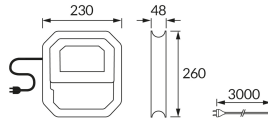

PRODUCT INFORMATION SHEET

Replaceability of light sources and/or control gears without product permanent damage

BASIC INFORMATION

Product name:	ASLAN LED 30W BLACK/YELLOW NW
Ideus index:	04945
EAN barcode:	5901477349454
Colour :	Black/yellow
Materials:	Aluminium alloy cast, ABS
Height:	260 mm
Width:	230 mm
Depth:	48 mm
Box packaging:	10 pcs

PRODUCT PARAMETERS

Power supply:	230V 50Hz
Power:	30 W
Dedicated light source:	SMD LED, in set
	Non-replaceable light source
	Do not use with a mains dimmer
Luminaire luminous flux:	3 120 lm
Light colour:	Neutral white
Luminous beam angle:	120°
Shelf life L70B50 in h:	35 000 h
Product offer the possibility of adjusting the illumination direction:	Yes
Light source luminous flux for a reference colour temperature:	3 290 lm
Colour temperature:	5000 K
Colour rendering index Ra:	80
Electric shock protection class:	1
Degree of protection provided against intrusion dust, accidental contact and water:	IP65
	For indoor or outdoor use
Displacement factor (DF, cos φ1):	0.920
CE	Declaration of conformity