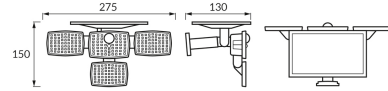

**PRODUCT INFORMATION SHEET**

**BASIC INFORMATION**

Product name:	<b>BORUT LED 10W NW</b>
Ideus index:	<b>04948</b>
EAN barcode:	<b>5901477349485</b>
Colour :	<b>Black</b>
Materials:	<b>Plastic</b>
Height:	<b>150 mm</b>
Width:	<b>275 mm</b>
Depth:	<b>130 mm</b>
Box packaging:	<b>32 pcs</b>

**PRODUCT PARAMETERS**

Power supply:	<b>DC 3,7 V 1200 mAh Li-ion</b>
Power:	<b>10 W</b>
Dedicated light source:	<b>SMD LED, in set</b>
	<b>Non-replaceable light source</b>
Luminaire luminous flux:	<b>1 100 lm</b>
Light colour:	<b>Neutral white</b>
Luminous beam angle:	<b>120°</b>
Shelf life L70B50 in h:	<b>35 000 h</b>
	<b>On/off switch</b>
Product offer the possibility of adjusting the illumination direction:	<b>Yes</b>
Colour temperature:	<b>4100 K</b>
Colour rendering index Ra:	<b>70</b>
Electric shock protection class:	<b>3</b>
Degree of protection provided against intrusion dust, accidental contact and water:	<b>IP65</b>
	<b>For indoor or outdoor use</b>
CE	<b>Declaration of conformity</b>