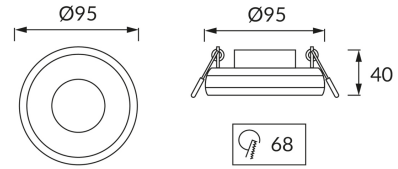

**PRODUCT INFORMATION SHEET****BASIC INFORMATION**

Product name:	<b>OFRA C BLACK</b>
Ideus index:	<b>04951</b>
EAN barcode:	<b>5901477349515</b>
Colour :	<b>Black</b>
Materials:	<b>Aluminium alloy cast, acrylic glass</b>
Height:	<b>40 mm</b>
Width:	<b>95 mm</b>
Depth:	<b>95 mm</b>
Box packaging:	<b>100 pcs</b>

**PRODUCT PARAMETERS**

Power:	<b>max 35 W</b>
Dedicated light source:	<b>LED - GU10/MR16</b>
	<b>Possibility of light source replacement</b>
Product offer the possibility of adjusting the illumination direction:	<b>No</b>
Degree of protection provided against intrusion dust, accidental contact and water:	<b>IP20</b>
	<b>For indoor use</b>
CE	<b>Declaration of conformity</b>