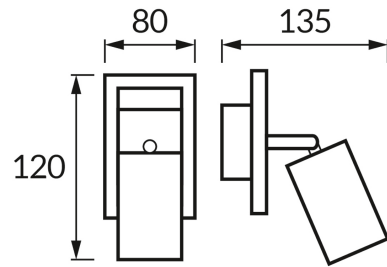

PRODUCT INFORMATION SHEET

BASIC INFORMATION

| | |
|----------------|-------------------------------|
| Product name: | HUBERT GU10 1L BLACK |
| Ideus index: | 04962 |
| EAN barcode: | 5901477349621 |
| Colour : | Black |
| Materials: | Steel sheet, aluminium |
| Height: | 150 mm |
| Width: | 80 mm |
| Depth: | 120 mm |
| Box packaging: | 12 pcs |

PRODUCT PARAMETERS

| | |
|-------------------------------------------------------------------------------------|------------------------------------------------|
| Power supply: | 220-240V 50/60Hz |
| Power: | max 35 W |
| Lampholder type: | GU10 |
| Dedicated light source: | LED |
| | Possibility of light source replacement |
| Product offer the possibility of adjusting the illumination direction: | Yes |
| Electric shock protection class: | 1 |
| Degree of protection provided against intrusion dust, accidental contact and water: | IP20 |
| | For indoor use |
| CE | Declaration of conformity |