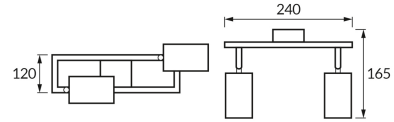

PRODUCT INFORMATION SHEET

BASIC INFORMATION

Product name:	HUBERT GU10 2L BLACK
Ideus index:	04963
EAN barcode:	5901477349638
Colour :	Black
Materials:	Steel sheet, aluminium
Height:	165 mm
Width:	240 mm
Depth:	120 mm
Box packaging:	12 pcs

PRODUCT PARAMETERS

Power supply:	220-240V 50/60Hz
Power:	2 x max 35 W
Lampholder type:	GU10
Dedicated light source:	LED
	Possibility of light source replacement
Product offer the possibility of adjusting the illumination direction:	Yes
Electric shock protection class:	1
Degree of protection provided against intrusion dust, accidental contact and water:	IP20
	For indoor use
CE	Declaration of conformity